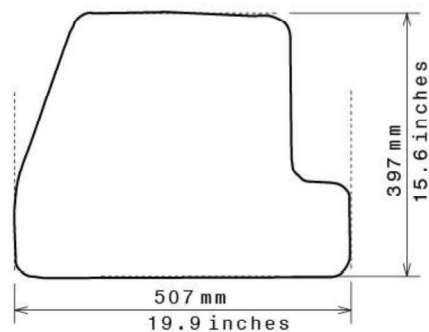

Please check shape/size matches floorpan

LEFT Hand Drive

SCALE: 1/10

Set of 4

Remarks