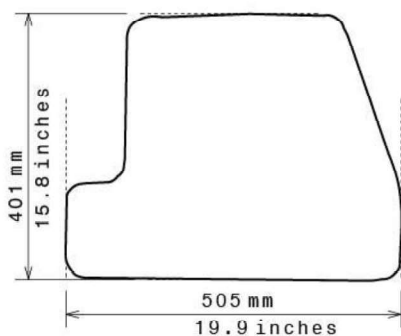

Please check shape/size matches floorpan

LEFT Hand Drive

SCALE: 1/10

Set of 4

Remarks