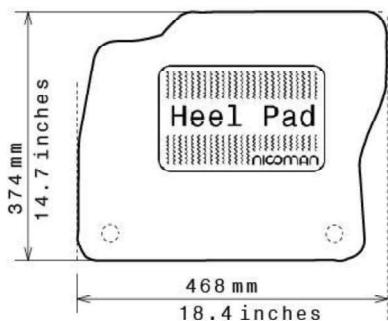

Spaghetti® Floor Mats by
NICOMAN

Best Mats for Your Car, Home & Business!

Photo for illustration purposes only.

Fitment Specifications

Make/Brand	Ford
Model/Type	Focus
Gen/MK Code	3rd Gen
Model Year	2011-2018
Body Type	Hatchback/Saloon
Non-Slip Type	GECKO
SKU	C 5758

Please check shape/size matches floorpan

LEFT Hand Drive

SCALE: 1/10

Set of 4

Remarks