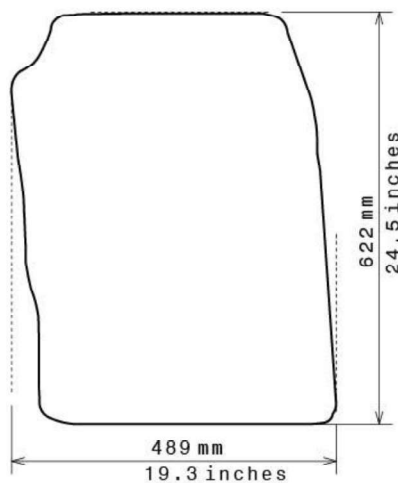

Please check shape/size matches floorpan

LEFT Hand Drive

SCALE: 1/10

Set of 4

Remarks